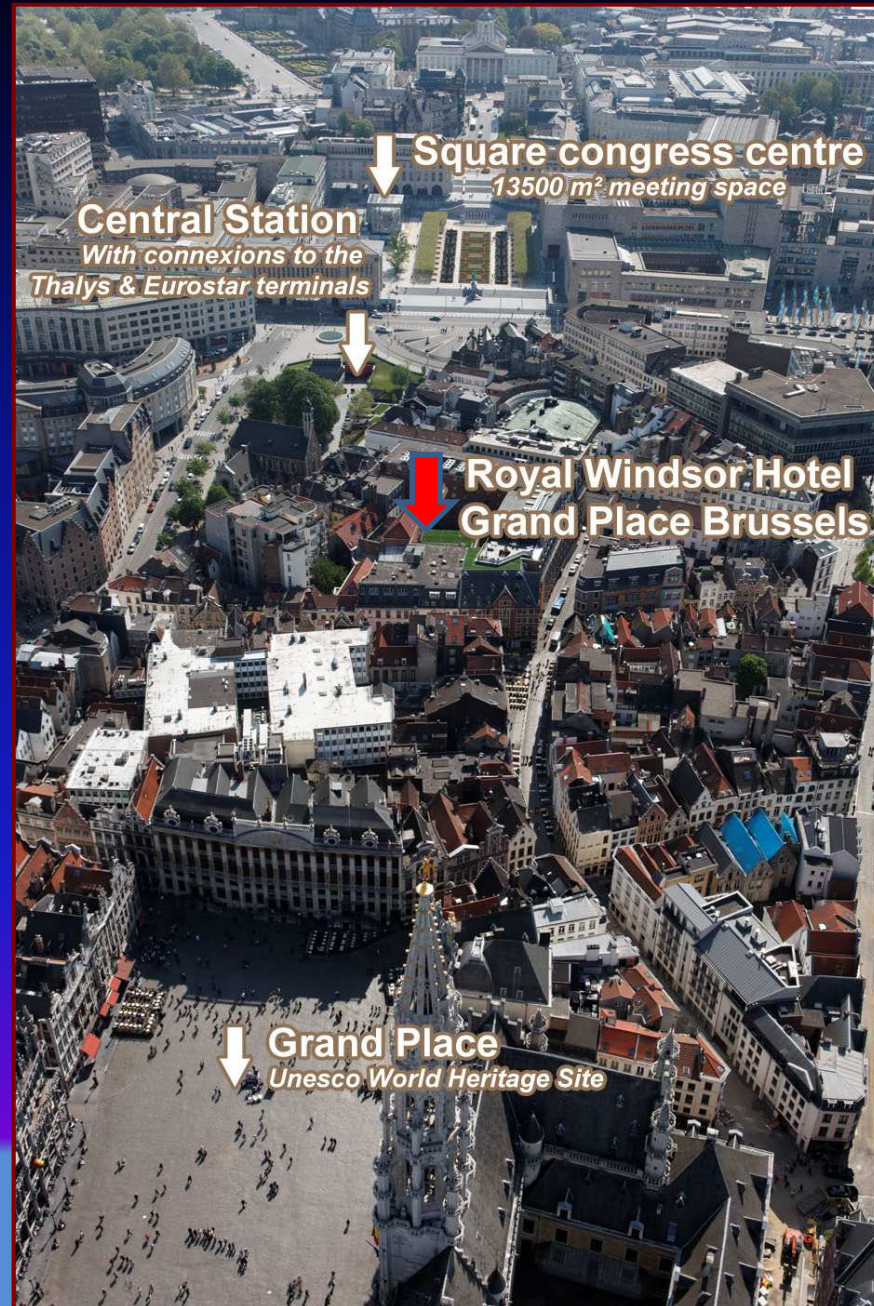

Accommodations:

- Congress venue (5 stars):

- Close to the Congress venue hotel (50 m around):
 - Meridian hotel (4 stars)
 - Sofitel (4 stars)
 - Ibis (low prices) (3 stars)
 - Amigo hotel (5 stars deluxe)
 - ...

*In the heart of Brussels
historical city Centre...*

*Grand Place 80m
Central Train Station 50m
Eurostar Station 2 km
International Airport 13 km
Magritte Museum 300m
Bozar Museum 200m*

WFLD: 4th congress of the European division